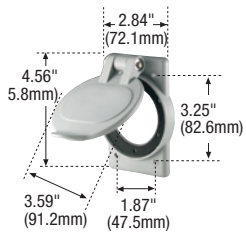

Weatherproof receptacle covers

Weatherproof covers for locking and straight blade receptacles

Product description

Nylon covers for FS/FD boxes

Weatherproof nylon covers for 15A, 20A & 30A devices

Features

- UL Listed for wet locations (cover closed) and damp locations (cover open or closed)
- Meets 2014 NEC® 406.9 (A) and 406.9 (B)(2)
- Rugged, glass-filled nylon provides high strength and wide temperature range for long life in abusive environments
- Easy mounting on FS/FD boxes or equipment panels
- Self-closing lift lid cover with neoprene gasket and stainless steel spring provides weatherproof protection
- Universal mounting holes to accept all Eaton's 15 & 20A and 30A locking flanged inlets and outlets, receptacles as well as devices with similar dimensions from other manufacturers

WP1

WP2

WIUMH-1

WIUM inserts

Glass-filled nylon covers

Description	Mtg. hole pattern	Color	Opening diameter	Catalog no.	
For 15 & 20A straight blade receptacles and 15A Hart lock flanged inlets & outlets	2 holes 180°, 2.09" (53.1mm) bolt dia. circle	GY	1.75" (44.45mm)	□ WP1*	•
For 20 & 30A Hart lock flanged inlets & outlets and 30 & 50A, 3-W straight blade receptacles	Two sets of 3 equally spaced holes: 3 holes on 2.5" (63.5mm) bolt dia. circle and 3 holes on 2.69" (68.3mm) bolt dia. circle	GY	2.25" (57.15mm)	□ WP2	•

* Not CSA certified

Metal weatherbox while-in-use weather protective covers

Product description

Metal 1-gang lockable cover boxes

Metal while-in-use cover boxes

Features

- Meets 2014 NEC® 406.9 (B)(1) for receptacles in damp or wet locations for one or two family dwellings
- Diecast powder coated aluminum
- NEMA 3R rating
- Comes with gasket, mounting hardware, duplex receptacle insert and GFCI receptacle insert
- Lockable to prevent accidental disconnects

Metal protective covers

Description	# of available config. using inserts	Color	Depth	Catalog no.	
Vertical mount	2	GY	3.25" deep (82.6mm)	□ WIUMV-1	•
Horizontal mount	2	GY	3.25" deep (82.6mm)	□ WIUMH-1	•