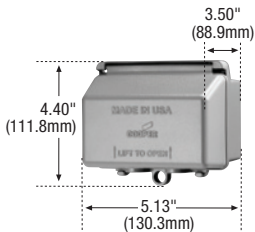

Weatherproof receptacle covers

Weatherproof covers for locking and straight blade receptacles

Product description

Nylon covers for FS/FD boxes

Weatherproof nylon covers for 15A, 20A & 30A devices

Features

- UL Listed for wet locations (cover closed) and damp locations (cover open or closed)
- Meets 2014 NEC® 406.9 (A) and 406.9 (B)(2)
- Rugged, glass-filled nylon provides high strength and wide temperature range for long life in abusive environments
- Easy mounting on FS/FD boxes or equipment panels
- Self-closing lift lid cover with neoprene gasket and stainless steel spring provides weatherproof protection
- Universal mounting holes to accept all Eaton's 15 & 20A and 30A locking flanged inlets and outlets, receptacles as well as devices with similar dimensions from other manufacturers

WP1

WP2

WIUMH-1

WIUM inserts

Glass-filled nylon covers

Description	Mtg. hole pattern	Color	Opening diameter	Catalog no.	
For 15 & 20A straight blade receptacles and 15A Hart lock flanged inlets & outlets	2 holes 180°, 2.09" (53.1mm) bolt dia. circle	GY	1.75" (44.45mm)	□ WP1*	•
For 20 & 30A Hart lock flanged inlets & outlets and 30 & 50A, 3-W straight blade receptacles	Two sets of 3 equally spaced holes: 3 holes on 2.5" (63.5mm) bolt dia. circle and 3 holes on 2.69" (68.3mm) bolt dia. circle	GY	2.25" (57.15mm)	□ WP2	•

* Not CSA certified

Metal weatherbox while-in-use weather protective covers

Product description

Metal 1-gang lockable cover boxes

Metal while-in-use cover boxes

Features

- Meets 2014 NEC® 406.9 (B)(1) for receptacles in damp or wet locations for one or two family dwellings
- Diecast powder coated aluminum
- NEMA 3R rating
- Comes with gasket, mounting hardware, duplex receptacle insert and GFCI receptacle insert
- Lockable to prevent accidental disconnects